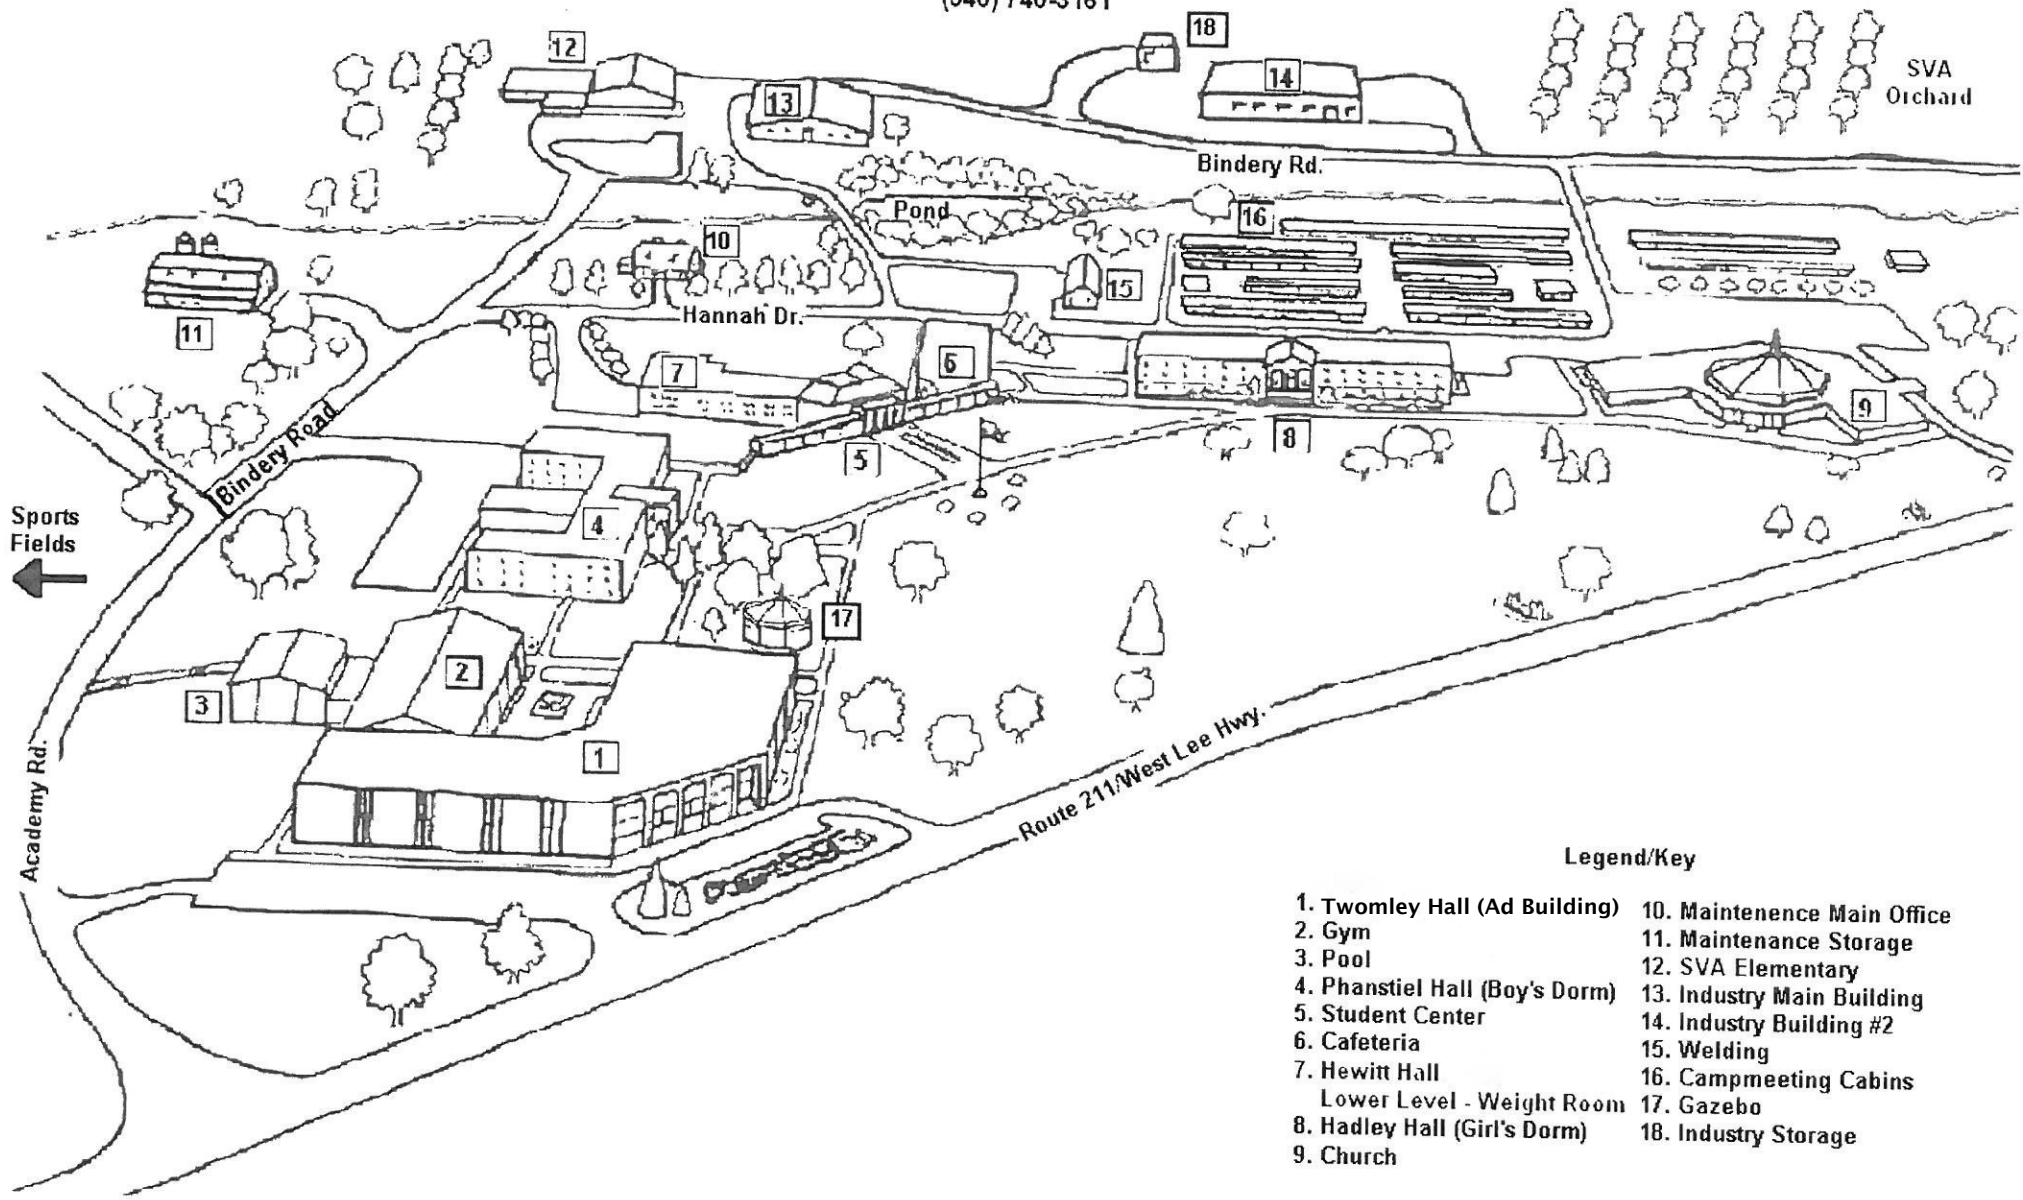

Shenandoah Valley Academy

234 West Lee Highway, New Market, VA 22844

(540) 740-3161

Legend/Key

- | | |
|--------------------------------|-----------------------------|
| 1. Twomley Hall (Ad Building) | 10. Maintenance Main Office |
| 2. Gym | 11. Maintenance Storage |
| 3. Pool | 12. SVA Elementary |
| 4. Phanstiel Hall (Boy's Dorm) | 13. Industry Main Building |
| 5. Student Center | 14. Industry Building #2 |
| 6. Cafeteria | 15. Welding |
| 7. Hewitt Hall | 16. Campmeeting Cabins |
| Lower Level - Weight Room | 17. Gazebo |
| 8. Hadley Hall (Girl's Dorm) | 18. Industry Storage |
| 9. Church | |